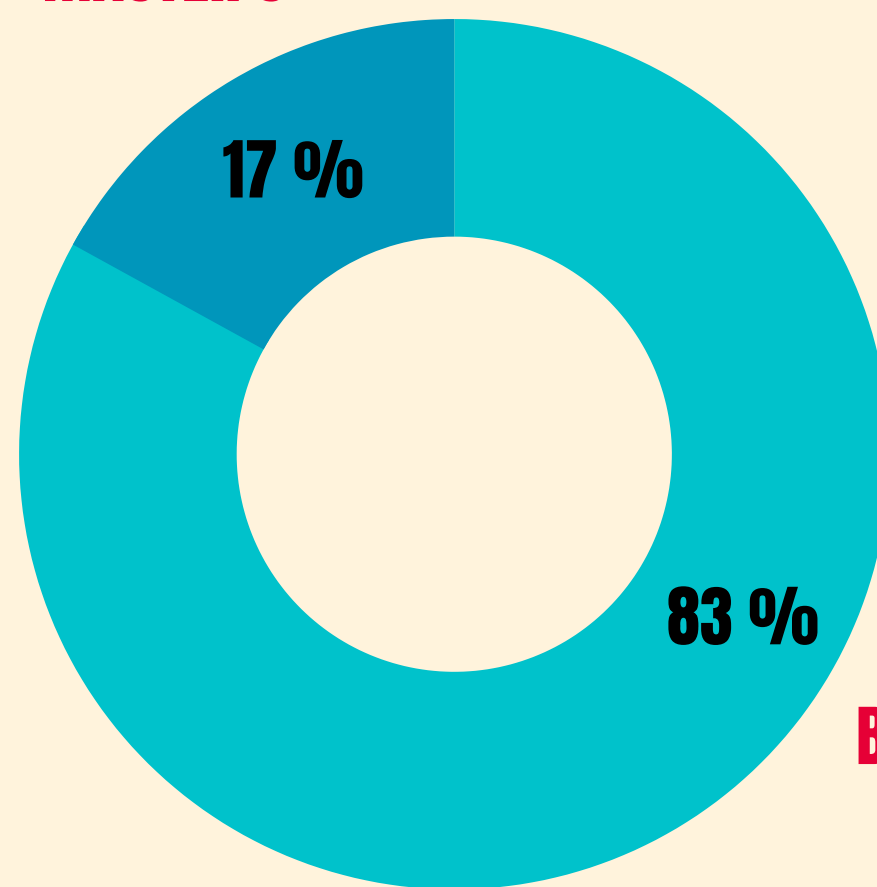

IS ON AVERAGE ...

... YEARS OLD

IS GOING TO ...

... IS 5 MONTHS ABROAD

THE TYPICAL OUTGOING ERASMUS STUDENT ...

2016-2019

IS A ...

BACHELOR'S

IS STUDYING ...

... STUDENT