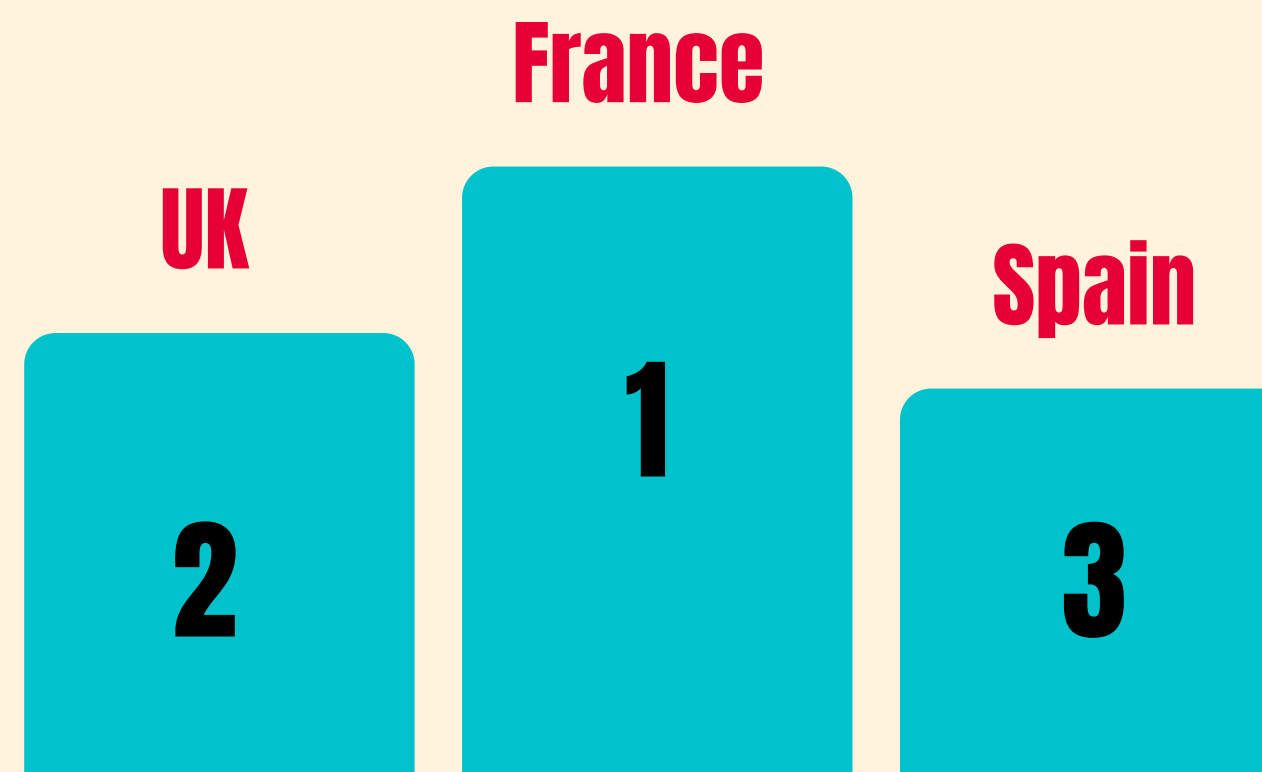

IS ON AVERAGE ...

... YEARS OLD

IS GOING TO ...

... IS 5 MONTHS ABROAD

THE TYPICAL OUTGOING ERASMUS STUDENT ...

2016-2019

IS A ...

BACHELOR'S